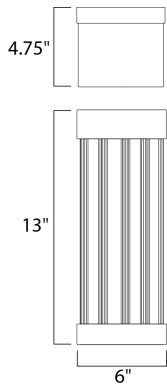

**MEASUREMENTS**

DIMENSION : 6" W x 13" H x 4.75" Ext  
 BACK PLATE : 6" W x 13" H x 6.5" HCO  
 HANGING WEIGHT : 7.85 lb

**LAMPING**

INPUT VOLTAGE : 120V  
 LUMENS : 640 Rated  
 BULB : 1 x 8W LED AC Integrated , 8W Total  
 BULB INCLUDED : (Integrated)  
 DIMMABLE : Yes  
 CRI : 90+ CRI  
 COLOR\_TEMP : 3000K  
 LIGHTING\_DIRECTION : Down