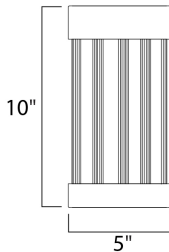

**MEASUREMENTS**

DIMENSION : 5" W x 10" H x 4" Ext  
 BACK PLATE : 5" W x 10" H x 5" HCO  
 HANGING WEIGHT : 5.35 lb

**LAMPING**

INPUT VOLTAGE : 120V  
 LUMENS : 640 Rated  
 BULB : 1 x 12W LED AC Integrated , 12W Total  
 BULB INCLUDED : (Integrated)  
 DIMMABLE : Yes  
 CRI : 90+ CRI  
 COLOR\_TEMP : 3000K  
 LIGHTING\_DIRECTION : Down