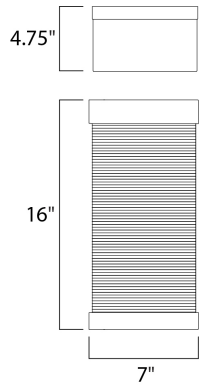

**MEASUREMENTS**

DIMENSION : 7" W x 16" H x 4.75" Ext  
 BACK PLATE : 7" W x 16" H x 8" HCO  
 HANGING WEIGHT : 8.8 lb

**LAMPING**

INPUT VOLTAGE : 120V  
 LUMENS : 960 Rated  
 BULB : 1 x 12W LED AC Integrated , 12W Total  
 BULB INCLUDED : (Integrated)  
 DIMMABLE : Triac CL  
 CRI : 90+ CRI  
 COLOR\_TEMP : 3000K  
 LIGHTING\_DIRECTION : Down