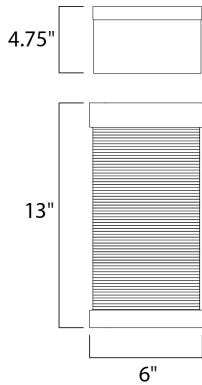

MEASUREMENTS

DIMENSION : 6" W x 13" H x 4.75" Ext
 BACK PLATE : 6" W x 13" H x 6.5" HCO
 HANGING WEIGHT : 6.6 lb

LAMPING

INPUT VOLTAGE : 120V
 LUMENS : 640 Rated
 BULB : 1 x 8W LED AC Integrated , 8W Total
 BULB INCLUDED : (Integrated)
 DIMMABLE : Triac CL
 CRI : 90+ CRI
 COLOR_TEMP : 3000K
 LIGHTING_DIRECTION : Down