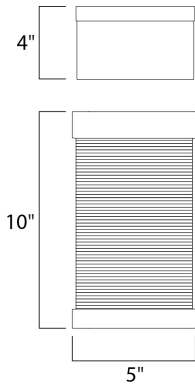

MEASUREMENTS

DIMENSION : 5" W x 10" H x 4" Ext
 BACK PLATE : 5" W x 10" H x 5" HCO
 HANGING WEIGHT : 4.6 lb

LAMPING

INPUT VOLTAGE : 120V
 LUMENS : 640 Rated
 BULB : 1 x 8W LED AC Integrated , 8W Total
 BULB INCLUDED : (Integrated)
 DIMMABLE : Triac CL
 CRI : 90+ CRI
 COLOR_TEMP : 3000K
 LIGHTING_DIRECTION : Down