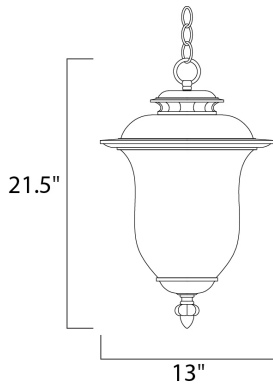

**PRODUCT DESCRIPTION**

**MEASUREMENTS**

DIMENSION : 13" L x 13" W x 21.5" H  
 HANGING WEIGHT : 11 lb

**LAMPING**

INPUT VOLTAGE : 120V  
 LUMENS : 1,100 Rated  
 BULB : 1 x 12W LED LED , 12W Total  
 BULB INCLUDED : (Included)  
 DIMMABLE :  
 CRI : 80+ CRI  
 COLOR\_TEMP : 3000K

**FINISHES OPTION**

 Chocolate

**GLASS**

Frost Crackle FC

**MATERIAL**

Die Cast Aluminum

**RATINGS**

Damp Location