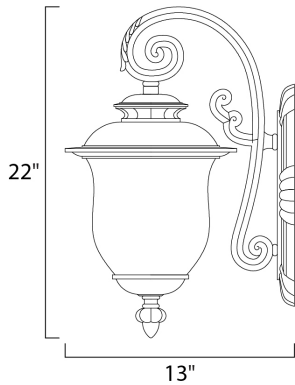

**PRODUCT DESCRIPTION**

**MEASUREMENTS**

DIMENSION : 13" L x 13" W x 22" H  
 HANGING WEIGHT : 8.16 lb

**LAMPING**

INPUT VOLTAGE : 120V  
 LUMENS : 1,100 Rated  
 BULB : 1 x 12W LED LED , 12W Total  
 BULB INCLUDED : (Included)  
 DIMMABLE :  
 CRI : 80+ CRI  
 COLOR\_TEMP : 3000K

**FINISHES OPTION**

 Chocolate

**GLASS**

Frost Crackle FC

**MATERIAL**

Die Cast Aluminum

**RATINGS**

Wet Location