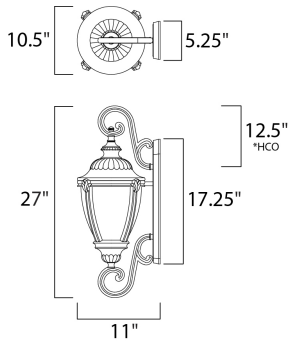

PRODUCT DESCRIPTION

MEASUREMENTS

DIMENSION : 10.5" W x 27" H x 11" Ext
BACK PLATE : 5.25" W x 17.25" H x 12.5" HCO
HANGING WEIGHT : 9.1 lb

LAMPING

INPUT VOLTAGE : 120V
LUMENS : 1,100 Rated
BULB : 1 x 12W LED LED , 12W Total
BULB INCLUDED : (Included)
DIMMABLE : Triac CL
CRI : 80+ CRI
COLOR_TEMP : 3000K

FINISHES OPTION

Earth Tone

GLASS

Latte LT

MATERIAL

Die Cast Aluminum

RATINGS

Wet Location

ADDITIONAL

RATED LIFE 25000 Hours
OPERATING TEMPERATURE:
-20°C (-4°F), 40°C (104°F)

Always consult a qualified electrician before installing any lighting product.