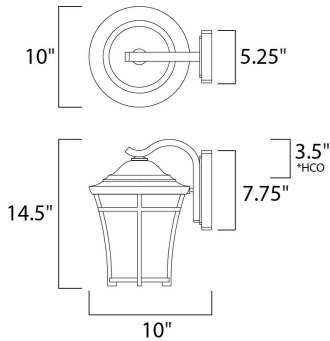

PRODUCT DESCRIPTION

MEASUREMENTS

DIMENSION : 10." W x 14." H x 11.5" Ext
BACK PLATE : 5.25" W x 11.5" H x 6." HCO
HANGING WEIGHT : 5.51 lb

LAMPING

INPUT VOLTAGE : 120V
LUMENS : 800 Rated
BULB : 1 x 9W LED (INCLUDED), 9W Total
CRI : 80+ CRI
COLOR_TEMP : 3000K

FINISHES OPTION

Copper Oxide CO

GLASS

Golden Frost GF

MATERIAL

Vivex

RATINGS

Wet Location
LED

ADDITIONAL

INSTALL UP/DOWN:
RATED LIFE 25000 Hours

Always consult a qualified electrician before installing any lighting product.