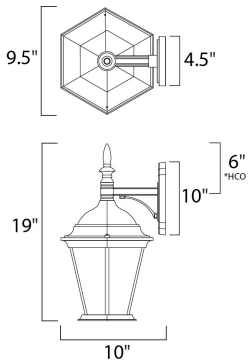

PRODUCT DESCRIPTION

MEASUREMENTS

DIMENSION : 9.5" W x 19." H x 10." Ext
BACK PLATE : 4.5" W x 10." H x 6." HCO
HANGING WEIGHT : 3.85 lb

LAMPING

INPUT VOLTAGE : 120V
LUMENS : 800 Rated
BULB : 1 x 9W LED (INCLUDED), 9W Total
DIMMABLE : Dimmable
CRI : 80+ CRI
COLOR_TEMP : 3000K

FINISHES OPTION

Rust Patina RP

GLASS

Frosted FT

MATERIAL

Die Cast Aluminum

RATINGS

Wet Location
Dimmable
LED

ADDITIONAL

INSTALL UP/DOWN:
RATED LIFE 25000 Hours
OPERATING TEMPERATURE:
-20°C (-4°F), 40°C (104°F)

Always consult a qualified electrician before installing any lighting product.