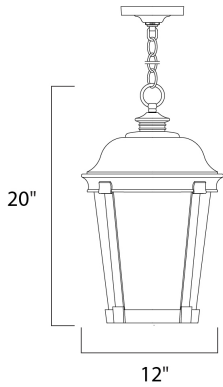

PRODUCT DESCRIPTION

MEASUREMENTS

DIMENSION : 12" L x 12" W x 20" H
HANGING WEIGHT : 7.59 lb

LAMPING

INPUT VOLTAGE : 120V
LUMENS : 1,100 Rated
BULB : 1 x 12W LED E26 Medium , 12W Total
BULB INCLUDED : (Included)
DIMMABLE :
CRI : 90+ CRI
COLOR_TEMP : 3000K