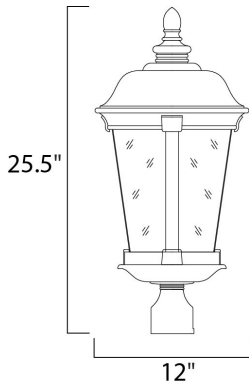

PRODUCT DESCRIPTION

MEASUREMENTS

DIMENSION : 12" L x 12" W x 25.5" H
 HANGING WEIGHT : 7.7 lb

LAMPING

INPUT VOLTAGE : 120V
 LUMENS : 1,100 Rated
 BULB : 1 x 12W LED E26 Medium , 12W Total
 BULB INCLUDED : (Included)
 DIMMABLE :
 CRI : 90+ CRI
 COLOR_TEMP : 3000K