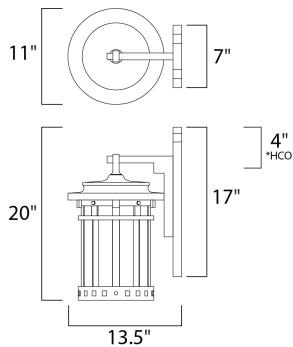

PRODUCT DESCRIPTION

MEASUREMENTS

DIMENSION : 11." W x 20." H x 13.5" Ext
BACK PLATE : 7." W x 17." H x 4." HCO
HANGING WEIGHT : 10.12 lb

LAMPING

INPUT VOLTAGE : 120V
LUMENS : 1,100 Rated
BULB : 1 x 12W LED (INCLUDED), 12W Total
DIMMABLE : Dimmable
CRI : 80+ CRI
COLOR_TEMP : 3000K

FINISHES OPTION

Sienna SE

GLASS

Mocha MO

MATERIAL

Die Cast Aluminum

RATINGS

Wet Location
Dimmable
LED

ADDITIONAL

INSTALL UP/DOWN:
RATED LIFE 25000 Hours
OPERATING TEMPERATURE:
-20°C (-4°F), 40°C (104°F)

Always consult a qualified electrician before installing any lighting product.