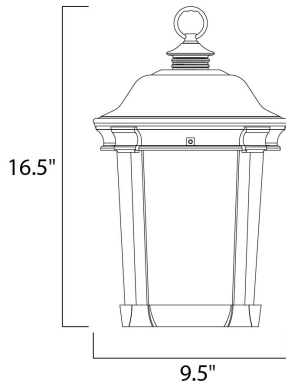

PRODUCT DESCRIPTION

MEASUREMENTS

DIMENSION : 9.5" L x 9.5" W x 16.5" H
HANGING WEIGHT : 5.02 lb

LAMPING

INPUT VOLTAGE : 120V
LUMENS : 840 Rated
BULB : 1 x 12W LED PCB Integrated , 12W Total
BULB INCLUDED : (Integrated)
DIMMABLE : Triac CL
CRI : 80+ CRI