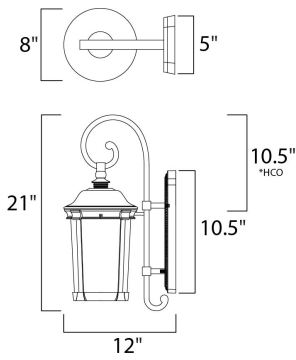

PRODUCT DESCRIPTION

MEASUREMENTS

DIMENSION : 8" W x 21" H x 12" Ext
BACK PLATE : 5" W x 10.5" H x 10.5" HCO
HANGING WEIGHT : 4.82 lb

LAMPING

INPUT VOLTAGE : 120V
LUMENS : 560 Rated
BULB : 1 x 8W LED PCB Integrated , 8W Total
BULB INCLUDED : (Integrated)
DIMMABLE : Triac CL
CRI : 80+ CRI
COLOR_TEMP : 3000K

FINISHES OPTION

Bronze

GLASS

Seedy CD

MATERIAL

Aluminum

RATINGS

cETLus
Wet Location
DARKSKY

ADDITIONAL

OPERATING TEMPERATURE:
-20°C (-4°F), 40°C (104°F)

Always consult a qualified electrician before installing any lighting product.