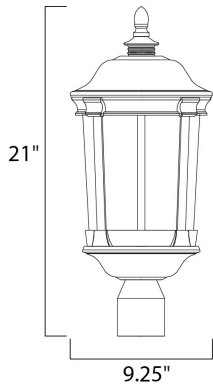

PRODUCT DESCRIPTION

MEASUREMENTS

DIMENSION : 9.25" L x 9.25" W x 21" H
 HANGING WEIGHT : 4.47 lb

LAMPING

INPUT VOLTAGE : 120V
 LUMENS : 840 Rated
 BULB : 1 x 12W LED PCB Integrated , 12W Total
 BULB INCLUDED : (Integrated)
 DIMMABLE : Triac CL
 CRI : 80+ CRI
 COLOR_TEMP : 3000K