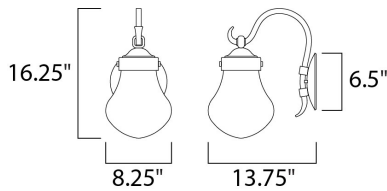

MEASUREMENTS

DIMENSION : 8.25" W x 16.25" H x 13.75" Ext
 BACK PLATE : 7" W x 7" H x 9" HCO
 HANGING WEIGHT : 7.48 lb

LAMPING

INPUT VOLTAGE : 120V
 LUMENS : 560 Rated
 BULB : 1 x 8W LED PCB Integrated , 8W Total
 BULB INCLUDED : (Integrated)
 DIMMABLE : Triac CL
 CRI : 80+ CRI
 COLOR_TEMP : 3000K