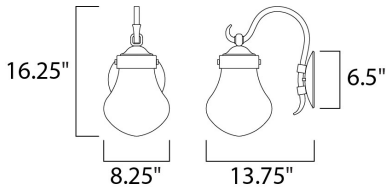

MEASUREMENTS

DIMENSION : 8.25" W x 16.25" H x 13.75" Ext
 BACK PLATE : 7" W x 7" H x 9" HCO
 HANGING WEIGHT : 7.48 lb

LAMPING

INPUT VOLTAGE : 120V
 LUMENS : 560 Rated
 BULB : 1 x 8W LED PCB Integrated , 8W Total
 BULB INCLUDED : (Integrated)
 DIMMABLE : Triac CL
 CRI : 80+ CRI
 COLOR_TEMP : 3000K