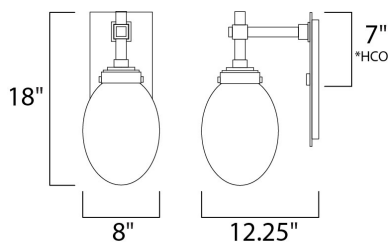

\*height from center of outlet to the top of the fixture

**MEASUREMENTS**

- DIMENSION : 8" W x 18" H x 12.25" Ext
- BACK PLATE : 6.5" W x 14" H x 7" HCO
- HANGING WEIGHT : 7.92 lb

**LAMPING**

- INPUT VOLTAGE : 120V
- LUMENS : 560 Rated
- BULB : 1 x 8W LED PCB Integrated , 8W Total
- BULB INCLUDED : (Integrated)
- DIMMABLE : No
- CRI : 80+ CRI
- COLOR\_TEMP : 3000K
- LIGHTING\_DIRECTION : Down