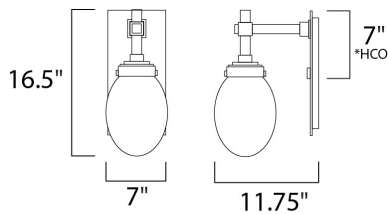

\*height from center of outlet to the top of the fixture

**MEASUREMENTS**

- DIMENSION : 7" W x 16.5" H x 11.75" Ext
- BACK PLATE : 6.5" W x 14" H x 7" HCO
- HANGING WEIGHT : 7.04 lb

**LAMPING**

- INPUT VOLTAGE : 120V
- LUMENS : 560 Rated
- BULB : 1 x 8W LED LED , 8W Total
- BULB INCLUDED : (Integrated)
- DIMMABLE : No
- CRI : 80+ CRI
- COLOR\_TEMP : 3000K