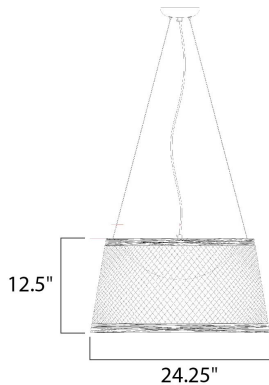

#### PRODUCT DESCRIPTION

This casual collection of lighting features hand formed shades of fiber twine coated with a polyurethane material for strength and durability. The resilience of the construction makes it suitable for damp locations and the ideal lighting for covered patios and outdoor living spaces. With the integrated LED, this collection is a perfect combination of style and security lighting.

#### MEASUREMENTS

DIMENSION : 24.25" W x 12.5" H  
 MAX OAH : 142.5" OAH  
 HANGING WEIGHT : 8.27 lb