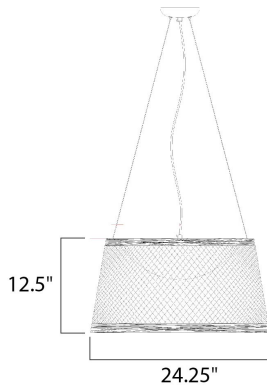

PRODUCT DESCRIPTION

This casual collection of lighting features hand formed shades of fiber twine coated with a polyurethane material for strength and durability. The resilience of the construction makes it suitable for damp locations and the ideal lighting for covered patios and outdoor living spaces. With the integrated LED, this collection is a perfect combination of style and security lighting.

MEASUREMENTS

DIMENSION : 24.25" W x 12.5" H
 MAX OAH : 142.5" OAH
 HANGING WEIGHT : 8.27 lb

LAMPING

INPUT VOLTAGE : 120V
 LUMENS : 1,050 Rated
 BULB : 1 x 15W LED PCB Integrated , 15W Total
 BULB INCLUDED : (Integrated)
 DIMMABLE : Triac CL
 CRI : 80+ CRI
 COLOR_TEMP : 3000K

FINISHES OPTION

 Chocolate
 Natural
 White

MATERIAL

Hemp Rope, Acrylic

RATINGS

cETLus
 Damp Location

ADDITIONAL

OPERATING TEMPERATURE:
 -20°C (-4°F), 40°C (104°F)