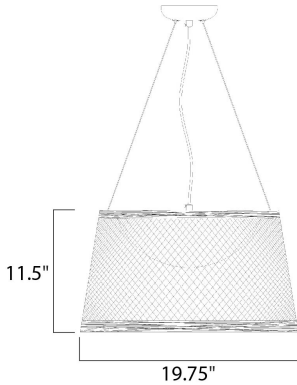

PRODUCT DESCRIPTION

This casual collection of lighting features hand formed shades of fiber twine coated with a polyurethane material for strength and durability. The resilience of the construction makes it suitable for damp locations and the ideal lighting for covered patios and outdoor living spaces. With the integrated LED, this collection is a perfect combination of style and security lighting.

MEASUREMENTS

DIMENSION : 20.25" W x 11" H
 MAX OAH : 141" OAH
 HANGING WEIGHT : 5.93 lb

LAMPING

INPUT VOLTAGE : 120V
 LUMENS : 840 Rated
 BULB : 1 x 12W LED PCB Integrated , 12W Total
 BULB INCLUDED : (Integrated)
 DIMMABLE : Triac CL
 CRI : 80+ CRI
 COLOR_TEMP : 3000K