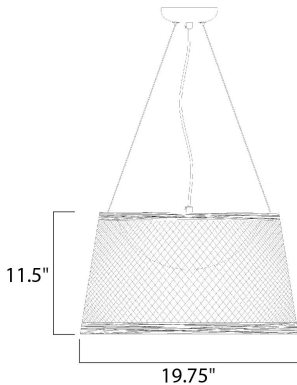

PRODUCT DESCRIPTION

This casual collection of lighting features hand formed shades of fiber twine coated with a polyurethane material for strength and durability. The resilience of the construction makes it suitable for damp locations and the ideal lighting for covered patios and outdoor living spaces. With the integrated LED, this collection is a perfect combination of style and security lighting.

MEASUREMENTS

DIMENSION : 20.25" W x 11" H
 MAX OAH : 141" OAH
 HANGING WEIGHT : 5.93 lb

LAMPING

INPUT VOLTAGE : 120V
 LUMENS : 840 Rated
 BULB : 1 x 12W LED PCB Integrated , 12W Total
 BULB INCLUDED : (Integrated)
 DIMMABLE : Triac CL
 CRI : 80+ CRI
 COLOR_TEMP : 3000K

FINISHES OPTION

 Chocolate
 Natural
 White

MATERIAL

Hemp Rope, Acrylic

RATINGS

cETLus
 Damp Location

ADDITIONAL

OPERATING TEMPERATURE:
 -20°C (-4°F), 40°C (104°F)