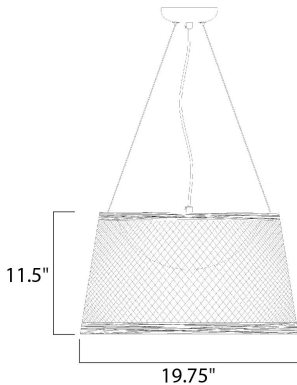

PRODUCT DESCRIPTION

This casual collection of lighting features hand formed shades of fiber twine coated with a polyurethane material for strength and durability. The resilience of the construction makes it suitable for damp locations and the ideal lighting for covered patios and outdoor living spaces. With the Integrated LED, this collection is a perfect combination of style and security lighting.

MEASUREMENTS

DIMENSION : 20.25" W x 11" H
 MAX OAH : 141" OAH
 HANGING WEIGHT : 5.93 lb

LAMPING

INPUT VOLTAGE : 120V
 LUMENS : 840 Rated
 BULB : 1 x 12W LED PCB Integrated , 12W Total
 BULB INCLUDED : (Integrated)
 DIMMABLE : Triac CL
 CRI : 80+ CRI
 COLOR_TEMP : 3000K