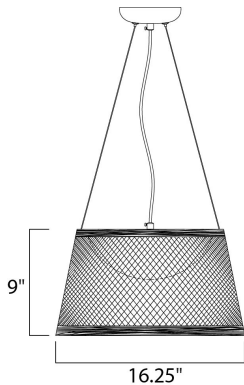

#### MATERIAL

Hemp Rope, Acrylic

#### MEASUREMENTS

DIMENSION : 16.25" W x 9" H  
MAX OAH : 139" OAH  
HANGING WEIGHT : 4.25 lb