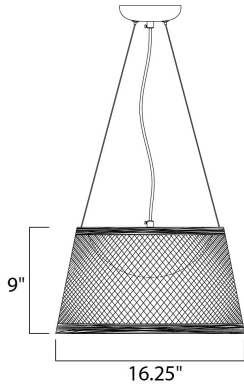

FINISHES OPTION

MATERIAL

Hemp Rope, Acrylic

RATINGS

cETLus
Damp Location

ADDITIONAL

OPERATING TEMPERATURE:
-20°C (-4°F), 40°C (104°F)

MEASUREMENTS

DIMENSION : 16.25" W x 9" H
MAX OAH : 139" OAH
HANGING WEIGHT : 3.97 lb

LAMPING

INPUT VOLTAGE : 120V
LUMENS : 560 Rated
BULB : 1 x 8W LED PCB Integrated , 8W Total
BULB INCLUDED : (Integrated)
DIMMABLE : Triac CL
CRI : 80+ CRI
COLOR_TEMP : 3000K