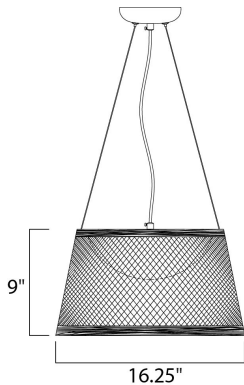

#### MATERIAL

Hemp Rope, Acrylic

#### MEASUREMENTS

DIMENSION : 16.25" W x 9" H  
MAX OAH : 139" OAH  
HANGING WEIGHT : 3.97 lb