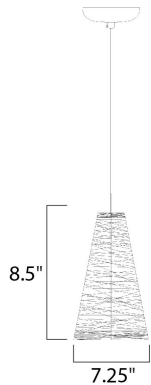

MEASUREMENTS

DIMENSION : 7.25" W x 8.5" H
 MAX OAH : 130" OAH
 HANGING WEIGHT : 1.32 lb

LAMPING

INPUT VOLTAGE : 120V
 LUMENS : 315 Rated
 BULB : 1 x 4.5W LED PCB Integrated , 4W Total
 BULB INCLUDED : (Integrated)
 DIMMABLE : Triac CL
 CRI : 80+ CRI
 COLOR_TEMP : 3000K