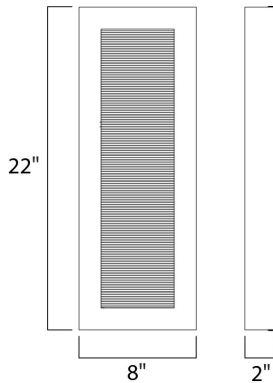

**PRODUCT DESCRIPTION**

This great architectural outdoor design provides illumination from two places. A slash of light washes down the grated diffuser and out away from the wall while additional light is directed out the bottom straight down that washes the wall and illuminates the walkway below. Available In three sizes and finished in Architectural Bronze.

**MEASUREMENTS**

DIMENSION : 8" W x 22" H x 2" Ext  
 BACK PLATE : 7" W x 16" H x 8" HCO  
 HANGING WEIGHT : 4.44 lb

**LAMPING**

INPUT VOLTAGE : 120V  
 LUMENS : 1,440 Rated (580 Del.)  
 BULB : 2 x 12W LED PCB Integrated , 24W Total  
 BULB INCLUDED : (Integrated)  
 DIMMABLE : Triac CL  
 CRI : 80+ CRI  
 COLOR\_TEMP : 3000K  
 LIGHTING\_DIRECTION : Down