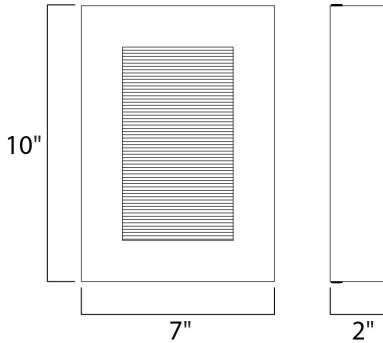

**PRODUCT DESCRIPTION**

This great architectural outdoor design provides illumination from two places. A slash of light washes down the grated diffuser and out away from the wall while additional light is directed out the bottom straight down that washes the wall and illuminates the walkway below. Available In three sizes and finished in Architectural Bronze.

**MEASUREMENTS**

DIMENSION : 7" W x 10" H x 2" Ext  
 BACK PLATE : 7" W x 10" H x 5" HCO  
 HANGING WEIGHT : 1.97 lb

**LAMPING**

INPUT VOLTAGE : 120V  
 LUMENS : 960 Rated (390 Del.)  
 BULB : 2 x 8W LED PCB Integrated , 16W Total  
 BULB INCLUDED : (Integrated)  
 DIMMABLE : Triac CL  
 CRI : 80+ CRI  
 COLOR\_TEMP : 3000K  
 LIGHTING\_DIRECTION : Down