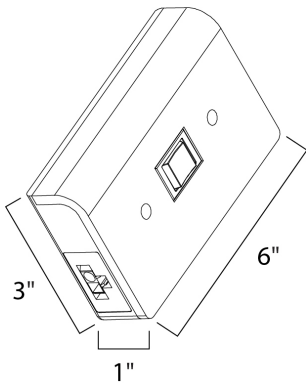

PRODUCT DESCRIPTION

The versatile MX-LD-AC LED disc features two piece aluminum construction that allowing for surface mounting all recessed. They are designed for daisy chain installation of up to 20 discs on one power supply. Fully dimmable with ELV and Triac dimmers. This combination of versatility, safety, energy efficiency and dimmability make the MX-LD-AC LED discs the smart choice for disc lighting.

MEASUREMENTS

DIMENSION : 4" L x 2.5" W x 1" H
 HANGING WEIGHT : 0.26 lb

LAMPING

LUMENS : 0 Rated
 BULB :
 DIMMABLE :

FINISHES OPTION

-  Black
-  White

RATINGS

cETLus
 N/A Location