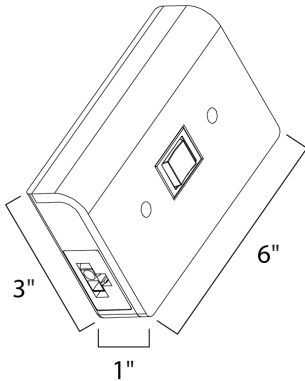

PRODUCT DESCRIPTION

The versatile MX-LD-AC LED disc features two piece aluminum construction that allowing for surface mounting all recessed. They are designed for daisy chain installation of up to 20 discs on one power supply. Fully dimmable with ELV and Triac dimmers. This combination of versatility, safety, energy efficiency and dimmability make the MX-LD-AC LED discs the smart choice for disc lighting.

MEASUREMENTS

DIMENSION : 4" L x 2.5" W x 1" H
 HANGING WEIGHT : 0.26 lb

LAMPING

LUMENS : 0 Rated
 BULB :
 DIMMABLE :

FINISHES OPTION

-  Black
-  White

RATINGS

cETLus
 N/A Location