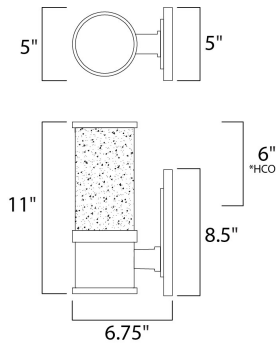

PRODUCT DESCRIPTION

A solid column of clear Bubble Glass is supported by a cast aluminum base in your choice of brushed Aluminum or Galaxy Black. With both up and down lights, this fixture is a visual statement and a very functional light source.

MEASUREMENTS

DIMENSION : 5" W x 11" H x 6.75" Ext
BACK PLATE : 5" W x 8.5" H x 6" HCO
HANGING WEIGHT : 11.53 lb

LAMPING

INPUT VOLTAGE : 120V
LUMENS : 1,400 Rated
BULB : 2 x 10W LED PCB Integrated , 20W Total
BULB INCLUDED : (Integrated)
DIMMABLE : Triac CL
CRI : 80+ CRI
COLOR_TEMP : 3000K
LIGHTING_DIRECTION : BOTH

FINISHES OPTION

- Brushed Aluminum
- Galaxy Black

GLASS

Clear CL

MATERIAL

Die Cast Aluminum

RATINGS

cETLus
Wet Location
For Outdoor

ADDITIONAL

INSTALL UP/DOWN: UP
OPERATING TEMPERATURE:
-20°C (-4°F), 40°C (104°F)

Always consult a qualified electrician before installing any lighting product.