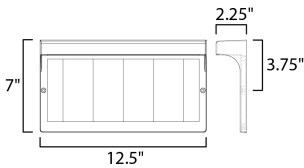

MEASUREMENTS

DIMENSION : 12.5" L 7" H x 2.25" Ext
 MAX OAH :
 HANGING WEIGHT : 1.21 lb

LAMPING

INPUT VOLTAGE : 9-16V
 LUMENS : 160 Rated (70 Del.)
 BULB : 1 x 3W LED PCB Integrated , 3W Total
 BULB INCLUDED : (Integrated)
 DIMMABLE :
 CRI : 80 CRI
 COLOR_TEMP : 3000K
 LIGHTING_DIRECTION : Down