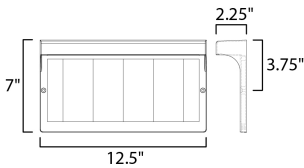

**MEASUREMENTS**

DIMENSION : 12.5" L 7" H x 2.25" Ext  
 MAX OAH :  
 HANGING WEIGHT : 1.21 lb

**LAMPING**

INPUT VOLTAGE : 9-16V  
 LUMENS : 160 Rated (70 Del.)  
 BULB : 1 x 3W LED PCB Integrated , 3W Total  
 BULB INCLUDED : (Integrated)  
 DIMMABLE :  
 CRI : 80 CRI  
 COLOR\_TEMP : 3000K  
 LIGHTING\_DIRECTION : Down