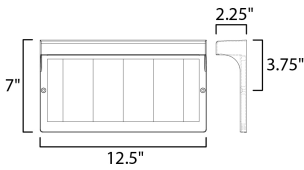

MEASUREMENTS

DIMENSION : 12.5" L 7" H x 2.25" Ext
 MAX OAH :
 HANGING WEIGHT : 1.21 lb

LAMPING

INPUT VOLTAGE : 9-16V
 LUMENS : 160 Rated (70 Del.)
 BULB : 1 x 3W LED PCB Integrated , 3W Total
 BULB INCLUDED : (Integrated)
 CRI : 80 CRI
 COLOR_TEMP : 3000K
 LIGHTING_DIRECTION : Down