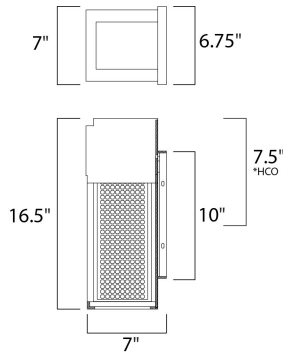

PRODUCT DESCRIPTION

A open air frame of cast aluminum surrounds a stainless steel mesh diffuser which creates an unusual lighting effect as the LED light illuminates the inside. Finished in either Galaxy Black with a polished Stainless Steel mesh or Galaxy Bronze with Rose Gold, this transitional design looks great in a large variety of home designs.

MEASUREMENTS

DIMENSION : 7" W x 16.5" H x 7" Ext
BACK PLATE : 6.75" W x 10.5" H x 7.5" HCO
HANGING WEIGHT : 4.3 lb

LAMPING

INPUT VOLTAGE : 120V
LUMENS : 700 Rated
BULB : 1 x 10W LED PCB Integrated , 10W Total
BULB INCLUDED : (Integrated)
DIMMABLE : Triac CL
CRI : 80+ CRI
COLOR_TEMP : 3000K

FINISHES OPTION

- Galaxy Black / Stainless Steel
- Galaxy Bronze / Rose Gold

MATERIAL

Die Cast Aluminum

RATINGS

cETLus
Wet Location
For Outdoor DARKSKY

ADDITIONAL

OPERATING TEMPERATURE:
-20°C (-4°F), 40°C (104°F)

Always consult a qualified electrician before installing any lighting product.