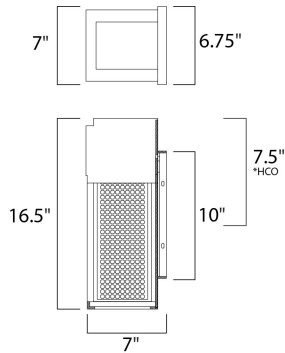

PRODUCT DESCRIPTION

A open air frame of cast aluminum surrounds a stainless steel mesh diffuser which creates an unusual lighting effect as the LED light illuminates the inside. Finished in either Galaxy Black with a polished Stainless Steel mesh or Galaxy Bronze with Rose Gold, this transitional design looks great in a large variety of home designs.

MEASUREMENTS

DIMENSION : 7" W x 16.5" H x 7" Ext
BACK PLATE : 6.75" W x 10.5" H x 7.5" HCO
HANGING WEIGHT : 4.3 lb

LAMPING

INPUT VOLTAGE : 120V
LUMENS : 700 Rated
BULB : 1 x 10W LED PCB Integrated , 10W Total
BULB INCLUDED : (Integrated)
DIMMABLE : Triac CL
CRI : 80+ CRI
COLOR_TEMP : 3000K

FINISHES OPTION

- Galaxy Black / Stainless Steel
- Galaxy Bronze / Rose Gold

MATERIAL

Die Cast Aluminum

RATINGS

cETLus
Wet Location
For Outdoor DARKSKY

ADDITIONAL

OPERATING TEMPERATURE:
-20°C (-4°F), 40°C (104°F)

Always consult a qualified electrician before installing any lighting product.