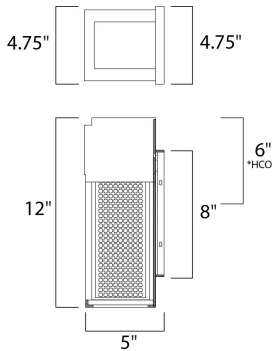

PRODUCT DESCRIPTION

A open air frame of cast aluminum surrounds a stainless steel mesh diffuser which creates an unusual lighting effect as the LED light illuminates the inside. Finished in either Galaxy Black with a polished Stainless Steel mesh or Galaxy Bronze with Rose Gold, this transitional design looks great in a large variety of home designs.

MEASUREMENTS

DIMENSION : 4.75" W x 12" H x 5" Ext
BACK PLATE : 4.75" W x 8" H x 6" HCO
HANGING WEIGHT : 2.29 lb

LAMPING

INPUT VOLTAGE : 120V
LUMENS : 490 Rated
BULB : 1 x 7W LED PCB Integrated , 7W Total
BULB INCLUDED : (Integrated)
DIMMABLE : Triac CL
CRI : 80+ CRI
COLOR_TEMP : 3000K

FINISHES OPTION

- Galaxy Black / Stainless Steel
- Galaxy Bronze / Rose Gold

MATERIAL

Die Cast Aluminum

RATINGS

cETLus
Wet Location
For Outdoor DARKSKY

ADDITIONAL

OPERATING TEMPERATURE:
-20°C (-4°F), 40°C (104°F)

Always consult a qualified electrician before installing any lighting product.