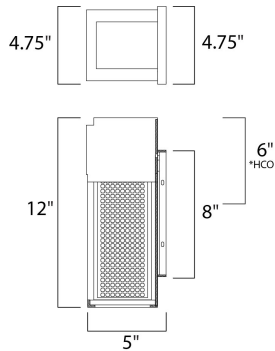

PRODUCT DESCRIPTION

A open air frame of cast aluminum surrounds a stainless steel mesh diffuser which creates an unusual lighting effect as the LED light illuminates the inside. Finished in either Galaxy Black with a polished Stainless Steel mesh or Galaxy Bronze with Rose Gold, this transitional design looks great in a large variety of home designs.

MEASUREMENTS

DIMENSION : 4.75" W x 12" H x 5" Ext
BACK PLATE : 4.75" W x 8" H x 6" HCO
HANGING WEIGHT : 2.29 lb

LAMPING

INPUT VOLTAGE : 120V
LUMENS : 490 Rated
BULB : 1 x 7W LED PCB Integrated , 7W Total
BULB INCLUDED : (Integrated)
DIMMABLE : Triac CL
CRI : 80+ CRI
COLOR_TEMP : 3000K

FINISHES OPTION

- Galaxy Black / Stainless Steel
- Galaxy Bronze / Rose Gold

MATERIAL

Die Cast Aluminum

RATINGS

cETLus
Wet Location
For Outdoor DARKSKY

ADDITIONAL

OPERATING TEMPERATURE:
-20°C (-4°F), 40°C (104°F)

Always consult a qualified electrician before installing any lighting product.