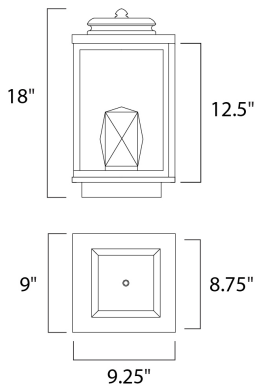

ADDITIONAL

INSTALL UP/DOWN: Up
OPERATING TEMPERATURE:
-20°C (-4°F), 40°C (104°F)

MEASUREMENTS

DIMENSION : 9" W x 18" H x 9.25" Ext
BACK PLATE : 8.75" W x 12.5" H x 7" HCO
HANGING WEIGHT : 20.3 lb

LAMPING

INPUT VOLTAGE : 120V
LUMENS : 1,190 Rated
BULB : 2 x 8.5W LED PCB Integrated , 17W Total
BULB INCLUDED : (Integrated)
DIMMABLE : No
CRI : 90+ CRI
COLOR_TEMP : 3000K
LIGHTING_DIRECTION : Up/Dn