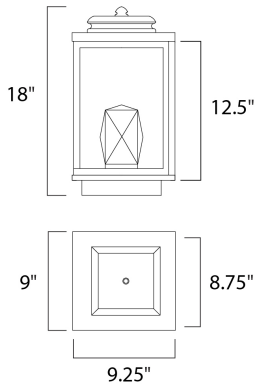

ADDITIONAL

INSTALL UP/DOWN: Up
OPERATING TEMPERATURE:
-20°C (-4°F), 40°C (104°F)

MEASUREMENTS

DIMENSION : 9" W x 18" H x 9.25" Ext
BACK PLATE : 8.75" W x 12.5" H x 7" HCO
HANGING WEIGHT : 20.3 lb

LAMPING

INPUT VOLTAGE : 120V
LUMENS : 1,190 Rated
BULB : 2 x 8.5W LED PCB Integrated , 17W Total
BULB INCLUDED : (Integrated)
DIMMABLE : No
CRI : 90+ CRI
COLOR_TEMP : 3000K
LIGHTING_DIRECTION : Up/Dn