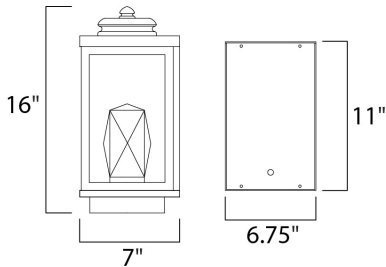

**MEASUREMENTS**

DIMENSION : 7" W x 16" H x 7" Ext  
 BACK PLATE : 6.75" W x 11" H x 6" HCO  
 HANGING WEIGHT : 13.23 lb

**LAMPING**

INPUT VOLTAGE : 120V  
 LUMENS : 910 Rated  
 BULB : 2 x W LED PCB Integrated , 13W Total  
 BULB INCLUDED : (Integrated)  
 DIMMABLE : No  
 CRI : 90+ CRI  
 COLOR\_TEMP : 3000K  
 LIGHTING\_DIRECTION : Up/Dn