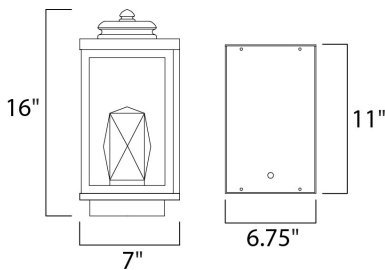

MEASUREMENTS

DIMENSION : 7" W x 16" H x 7" Ext
 BACK PLATE : 6.75" W x 11" H x 6" HCO
 HANGING WEIGHT : 13.23 lb

LAMPING

INPUT VOLTAGE : 120V
 LUMENS : 910 Rated
 BULB : 2 x W LED PCB Integrated , 13W Total
 BULB INCLUDED : (Integrated)
 DIMMABLE : No
 CRI : 90+ CRI
 COLOR_TEMP : 3000K
 LIGHTING_DIRECTION : Up/Dn