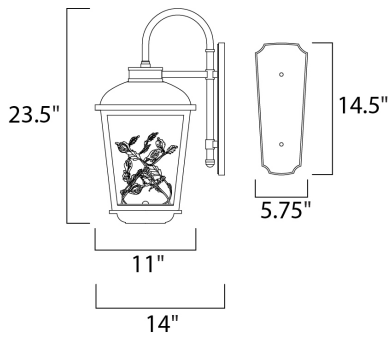

PRODUCT DESCRIPTION

A sculpture of metal and Clear crystal leaves come to life while illuminated from above with a powerful LED light source. The cast aluminum frame painted in our popular Adobe finish compliments the theme and the polished back plate gives the sculpture a unique dimension.

MEASUREMENTS

DIMENSION : 11" W x 23.5" H x 14" Ext
 BACK PLATE : 5.75" W x 14.5" H x 8" HCO
 HANGING WEIGHT : 14.3 lb

LAMPING

INPUT VOLTAGE : 120V
 LUMENS : 1,360 Rated
 BULB : 2 x 8.5W LED PCB Integrated , 17W Total
 BULB INCLUDED : (Integrated)
 DIMMABLE : No
 CRI : 90+ CRI
 COLOR_TEMP : 3000K