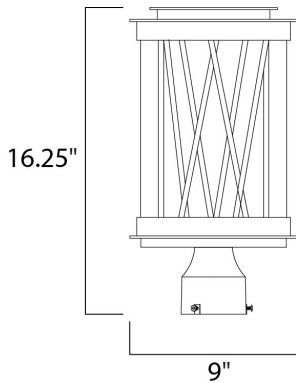

ADDITIONAL

OPERATING TEMPERATURE:
-20°C (-4°F), 40°C (104°F)

MEASUREMENTS

DIMENSION : 9" L x 9" W x 16.25" H
 HANGING WEIGHT : 10.01 lb

LAMPING

INPUT VOLTAGE : 120V
 LUMENS : 700 Rated
 BULB : 1 x 10W LED PCB Integrated , 10W Total
 BULB INCLUDED : (Integrated)
 DIMMABLE : Triac CL
 CRI : 80+ CRI
 COLOR_TEMP : 3000K