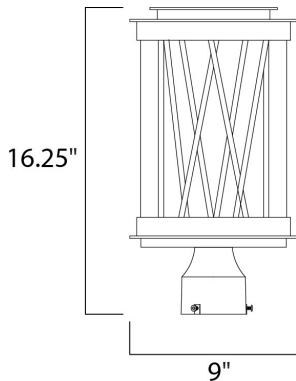

ADDITIONAL

OPERATING TEMPERATURE:
-20°C (-4°F), 40°C (104°F)

MEASUREMENTS

DIMENSION : 9" L x 9" W x 16.25" H
 HANGING WEIGHT : 10.01 lb

LAMPING

INPUT VOLTAGE : 120V
 LUMENS : 700 Rated
 BULB : 1 x 10W LED LED , 10W Total
 BULB INCLUDED : (Integrated)
 DIMMABLE : Triac CL
 CRI : 80+ CRI
 COLOR_TEMP : 3000K