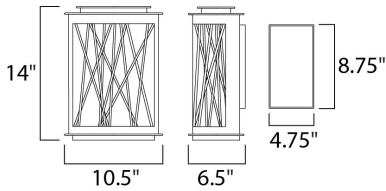

**PRODUCT DESCRIPTION**

Polished rods are arranged in a creative pattern to create a unique lighting design. This oval shape fixture is available in two finish combinations, Textured Ebony with Polished Chrome rods and Galaxy Bronze with French Gold rods. The rods are supported using clear acrylic which allows for the LED light source to illuminate through the fixture and out the open bottom for excellent down light.

**MEASUREMENTS**

DIMENSION : 10.5" W x 14" H x 6.5" Ext  
 BACK PLATE : 4.75" W x 8.75" H x 6" HCO  
 HANGING WEIGHT : 11.55 lb

**LAMPING**

INPUT VOLTAGE : 120V  
 LUMENS : 1,190 Rated  
 BULB : 2 x 8.5W LED PCB Integrated , 17W Total  
 BULB INCLUDED : (Integrated)  
 DIMMABLE : No  
 CRI : 90+ CRI  
 COLOR\_TEMP : 3000K  
 LIGHTING\_DIRECTION : Down