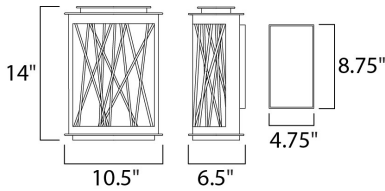

PRODUCT DESCRIPTION

Polished rods are arranged in a creative pattern to create a unique lighting design. This oval shape fixture is available in two finish combinations, Textured Ebony with Polished Chrome rods and Galaxy Bronze with French Gold rods. The rods are supported using clear acrylic which allows for the LED light source to illuminate through the fixture and out the open bottom for excellent down light.

MEASUREMENTS

DIMENSION : 10.5" W x 14" H x 6.5" Ext
 BACK PLATE : 4.75" W x 8.75" H x 6" HCO
 HANGING WEIGHT : 11.55 lb

LAMPING

INPUT VOLTAGE : 120V
 LUMENS : 1,190 Rated
 BULB : 2 x 8.5W LED PCB Integrated , 17W Total
 BULB INCLUDED : (Integrated)
 DIMMABLE : No
 CRI : 90+ CRI
 COLOR_TEMP : 3000K
 LIGHTING_DIRECTION : Down